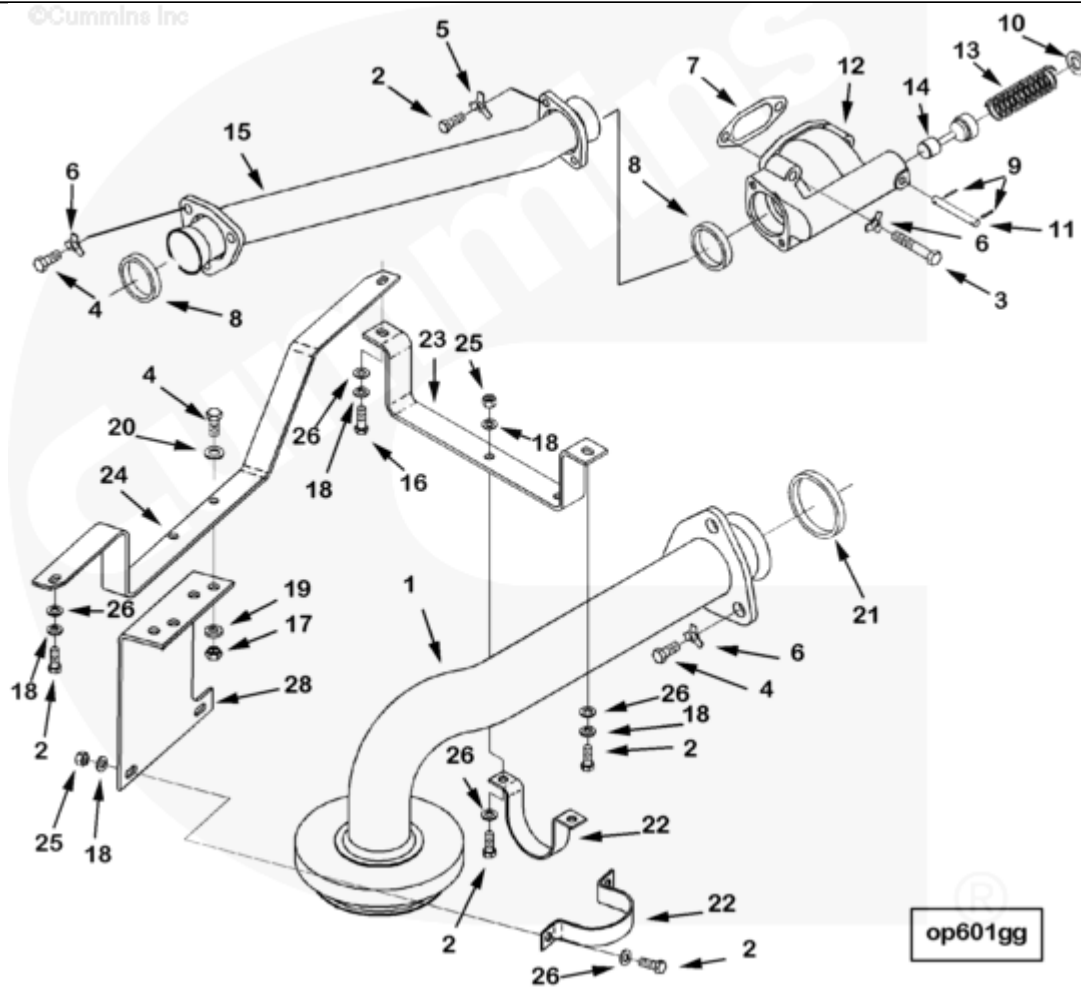

Parts Catalog - Option Detail

Electronic Parts Catalog - Option Detail				
Option	Group	Graphic	Film Card	Date
OP6708-02	07.01	op601gg	K38	01-JUL-02
Engines	GTA38, K38, KTA38GC CM558, QSK38 CM2150 K106, QSK38 CM2150 MCRS, QSK38 CM850 MCRS